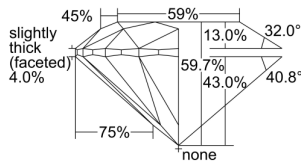

GIA®

FACSIMILE

GIA REPORT 6495903291

Verify this report at GIA.edu

GIA NATURAL DIAMOND DOSSIER®

July 11, 2024
GIA Report Number 6495903291
Shape and Cutting Style ..... Round Brilliant
Measurements ..... 3.79 - 3.80 x 2.27 mm

GRADING RESULTS

Carat Weight ..... 0.20 carat
Color Grade ..... F
Clarity Grade VS1
Cut Grade ..... Excellent

ADDITIONAL GRADING INFORMATION

Polish ..... Excellent
Symmetry ..... Excellent
Fluorescence ..... None
Clarity Characteristics ..... Crystal, Pinpoint
Inscription(s): GIA 6495903291

PROPORTIONS

Profile to actual proportions

GRADING SCALES

GIA COLOR SCALE	GIA CLARITY SCALE	GIA CUT SCALE	
D	FLAWLESS	EXCELLENT	
E	INTERNALLY FLAWLESS		
F		VVS₁	VERY GOOD
G	VVS₂		
H	VS₁	GOOD	
I	VS₂		
J	SI₁	FAIR	
K	SI₂		
L	I₁	POOR	
M			
N			
O	I₂		
P			
Q			
R	I₃		
S			
T			
U			
V			
W			
X			
Y			
Z