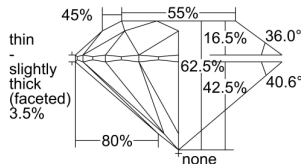

GIA®

FACSIMILE

GIA REPORT 6495910899

Verify this report at GIA.edu

GIA NATURAL DIAMOND DOSSIER®

July 16, 2024
GIA Report Number **6495910899**
Shape and Cutting Style ..... **Round Brilliant**
Measurements ..... **4.95 - 4.99 x 3.10 mm**

GRADING RESULTS

Carat Weight ..... **0.47 carat**
Color Grade ..... **F**
Clarity Grade **VS1**
Cut Grade ..... **Excellent**

ADDITIONAL GRADING INFORMATION

Polish ..... **Excellent**
Symmetry ..... **Excellent**
Fluorescence ..... **Faint**
Clarity Characteristics..... **Cloud, Indented Natural**
Inscription(s): **GIA 6495910899**

PROPORTIONS

Profile to actual proportions