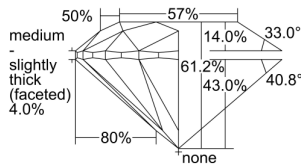

GIA®

FACSIMILE

GIA REPORT 6495912551

Verify this report at GIA.edu

GIA NATURAL DIAMOND DOSSIER®

July 12, 2024
GIA Report Number 6495912551
Shape and Cutting Style ..... Round Brilliant
Measurements ..... 3.93 - 3.96 x 2.42 mm

GRADING RESULTS

Carat Weight ..... 0.23 carat
Color Grade ..... F
Clarity Grade S11
Cut Grade ..... Excellent

ADDITIONAL GRADING INFORMATION

Polish ..... Excellent
Symmetry ..... Excellent
Fluorescence ..... Faint
Clarity Characteristics ..... Crystal
Inscription(s): GIA 6495912551

PROPORTIONS

Profile to actual proportions

GRADING SCALES

GIA COLOR SCALE

COLORESS	D
	E
	F
	G
	H
	I
	J
NEAR COLORESS	K
	L
FAIN	M
	N
	O
	P
	Q
VERY LIGHT	R
	S
	T
	U
	V
	W
	X
	Y
LIGHT	Z

GIA CLARITY SCALE

FLAWLESS	VERY VERY SLIGHTLY INCLUDED	VVS₁	
			VVS₂
INTERNALLY FLAWLESS	VERY SLIGHTLY INCLUDED	VS₁	
		VS₂	
SLIGHTLY INCLUDED	SLIGHTLY INCLUDED	SI₁	
		SI₂	
INCLUDED	INCLUDED	I₁	
		I₂	
		I₃	

GIA CUT SCALE

EXCELLENT	VERY GOOD	GOOD	FAIR	POOR