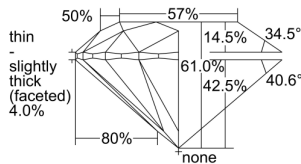

GIA®

FACSIMILE

GIA REPORT 6495921424

Verify this report at GIA.edu

GIA NATURAL DIAMOND DOSSIER®

July 15, 2024
GIA Report Number 6495921424
Shape and Cutting Style ..... Round Brilliant
Measurements ..... 4.53 - 4.56 x 2.77 mm

GRADING RESULTS

Carat Weight ..... 0.35 carat
Color Grade ..... G
Clarity Grade VVS1
Cut Grade ..... Excellent

ADDITIONAL GRADING INFORMATION

Polish ..... Excellent
Symmetry ..... Excellent
Fluorescence ..... None
Clarity Characteristics ..... Pinpoint
Inscription(s): GIA 6495921424

PROPORTIONS

Profile to actual proportions