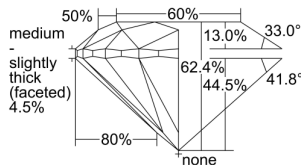

GIA®

FACSIMILE

GIA REPORT 6495925249

Verify this report at GIA.edu

GIA NATURAL DIAMOND DOSSIER®

July 16, 2024
GIA Report Number 6495925249
Shape and Cutting Style ..... Round Brilliant
Measurements ..... 5.93 - 5.97 x 3.71 mm

GRADING RESULTS

Carat Weight ..... 0.81 carat
Color Grade I
Clarity Grade VS2
Cut Grade ..... Excellent

ADDITIONAL GRADING INFORMATION

Polish ..... Excellent
Symmetry ..... Excellent
Fluorescence ..... Faint
Clarity Characteristics ..... Crystal, Cloud
Inscription(s): GIA 6495925249

PROPORTIONS

Profile to actual proportions

GRADING SCALES

GIA COLOR SCALE	GIA CLARITY SCALE	GIA CUT SCALE	
D	FLAWLESS	EXCELLENT	
E	INTERNALLY FLAWLESS		
F		VVS₁	VERY GOOD
G	VVS₂		
H	VS₁	GOOD	
I	VS₂		
J	SI₁	FAIR	
K	SI₂		
L	I₁	POOR	
M	I₂		
N	I₃		
O			
P			
Q			
R			
S			
T			
U			
V			
W			
X			
Y			
Z