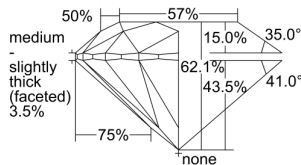

GIA®

FACSIMILE

GIA REPORT 6495931434

Verify this report at GIA.edu

GIA NATURAL DIAMOND DOSSIER®

July 17, 2024
GIA Report Number 6495931434
Shape and Cutting Style ..... Round Brilliant
Measurements ..... 5.13 - 5.15 x 3.19 mm

GRADING RESULTS

Carat Weight ..... 0.52 carat
Color Grade ..... G
Clarity Grade VS2
Cut Grade ..... Excellent

ADDITIONAL GRADING INFORMATION

Polish ..... Excellent
Symmetry ..... Excellent
Fluorescence ..... None
Clarity Characteristics ..... Crystal
Inscription(s): GIA 6495931434

PROPORTIONS

Profile to actual proportions

GRADING SCALES

GIA COLOR SCALE	GIA CLARITY SCALE	GIA CUT SCALE	
D	FLAWLESS	EXCELLENT	
E	INTERNALLY FLAWLESS		
F		VVS₁	VERY GOOD
G	VVS₂		
H	VS₁	GOOD	
I	VS₂		
J	SI₁	FAIR	
K	SI₂		
L	I₁	POOR	
M	I₂		
N	I₃		
O			
P			
Q			
R			
S			
T			
U			
V			
W			
X			
Y			
Z