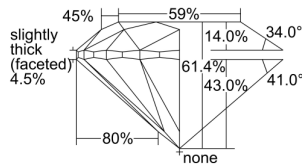

GIA®

FACSIMILE

GIA REPORT 6495935999

Verify this report at GIA.edu

GIA NATURAL DIAMOND DOSSIER®

July 16, 2024
GIA Report Number 6495935999
Shape and Cutting Style ..... Round Brilliant
Measurements ..... 3.75 - 3.77 x 2.31 mm

GRADING RESULTS

Carat Weight ..... 0.20 carat
Color Grade ..... F
Clarity Grade VS1
Cut Grade ..... Excellent

ADDITIONAL GRADING INFORMATION

Polish ..... Excellent
Symmetry ..... Excellent
Fluorescence ..... None
Clarity Characteristics ..... Cloud, Needle
Inscription(s): GIA 6495935999

PROPORTIONS

Profile to actual proportions

GRADING SCALES

GIA COLOR SCALE	GIA CLARITY SCALE	GIA CUT SCALE	
D	FLAWLESS	EXCELLENT	
E	INTERNALLY FLAWLESS		
F		VVS₁	VERY GOOD
G	VVS₂		
H	VS₁	GOOD	
I	VS₂		
J	SI₁	FAIR	
K	SI₂		
L	I₁	POOR	
M	I₂		
N	I₃		
O			
P			
Q			
R			
S			
T			
U			
V			
W			
X			
Y			
Z