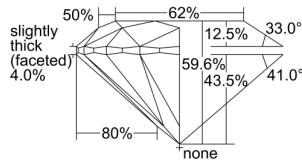

GIA®

FACSIMILE

GIA REPORT

6495936934

Verify this report at GIA.edu

GIA NATURAL DIAMOND DOSSIER®

July 16, 2024

GIA Report Number 6495936934

Shape and Cutting Style ..... Round Brilliant

Measurements ..... 4.16 - 4.17 x 2.48 mm

GRADING RESULTS

Carat Weight ..... 0.26 carat

Color Grade ..... G

Clarity Grade VVS1

Cut Grade ..... Excellent

ADDITIONAL GRADING INFORMATION

Polish ..... Excellent

Symmetry ..... Excellent

Fluorescence ..... None

Clarity Characteristics ..... Pinpoint

Inscription(s): GIA 6495936934

PROPORTIONS

Profile to actual proportions

GRADING SCALES

GIA COLOR SCALE

COLORESS	D
	E
	F
	G
	H
	I
	J
NEAR COLORESS	K
	L
FAINT	M
	N
	O
	P
VERY LIGHT	Q
	R
	S
	T
	U
	V
	W
	X
	Y
LIGHT	Z

GIA CLARITY SCALE

	FLAWLESS
	INTERNALLY FLAWLESS
VERY VERY SLIGHTLY INCLUDED	VVS₁
	VVS₂
VERY SLIGHTLY INCLUDED	VS₁
	VS₂
SLIGHTLY INCLUDED	SI₁
	SI₂
	I₁
	I₂
INCLUDED	I₃

GIA CUT SCALE

	EXCELLENT
	VERY GOOD
	GOOD
	FAIR
	POOR