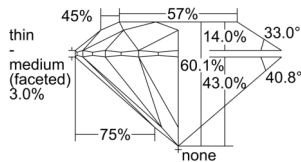

GIA®

FACSIMILE

GIA REPORT 6495936975

Verify this report at GIA.edu

GIA NATURAL DIAMOND DOSSIER®

September 12, 2024
GIA Report Number 6495936975
Shape and Cutting Style ..... Round Brilliant
Measurements ..... 4.53 - 4.56 x 2.73 mm

GRADING RESULTS

Carat Weight ..... 0.34 carat
Color Grade ..... G
Clarity Grade VS1
Cut Grade ..... Excellent

ADDITIONAL GRADING INFORMATION

Polish ..... Excellent
Symmetry ..... Excellent
Fluorescence ..... Faint
Clarity Characteristics ..... Crystal, Needle, Cloud, Pinpoint
Inscription(s): GIA 6495936975

PROPORTIONS

Profile to actual proportions

GRADING SCALES

GIA COLOR SCALE	GIA CLARITY SCALE	GIA CUT SCALE	
D	FLAWLESS	EXCELLENT	
E	INTERNALLY FLAWLESS		
F		VVS₁	VERY GOOD
G	VVS₂		
H	VS₁	GOOD	
I	VS₂		
J	SI₁	FAIR	
K	SI₂		
L	I₁	POOR	
M			
N			
O	I₂		
P			
Q			
R	I₃		
S			
T			
U			
V			
W			
X			
Y			
Z