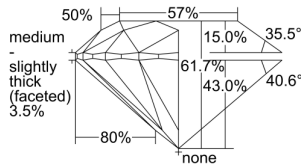

GIA®

FACSIMILE

GIA REPORT 6495942364

Verify this report at GIA.edu

GIA NATURAL DIAMOND DOSSIER®

July 17, 2024
GIA Report Number **6495942364**
Shape and Cutting Style ..... **Round Brilliant**
Measurements ..... **4.58 - 4.59 x 2.83 mm**

GRADING RESULTS

Carat Weight ..... **0.36 carat**
Color Grade ..... **E**
Clarity Grade **S11**
Cut Grade ..... **Excellent**

ADDITIONAL GRADING INFORMATION

Polish ..... **Excellent**
Symmetry ..... **Excellent**
Fluorescence ..... **None**
Clarity Characteristics..... **Cloud, Crystal, Feather**
Inscription(s): **GIA 6495942364**

PROPORTIONS

Profile to actual proportions

GRADING SCALES

GIA COLOR SCALE	GIA CLARITY SCALE	GIA CUT SCALE	
D	FLAWLESS	EXCELLENT	
E	INTERNALLY FLAWLESS		
F		VVS₁	VERY GOOD
G	VVS₂		
H	VS₁	GOOD	
I	VS₂		
J	S1₁	FAIR	
K	S1₂		
L	I₁	POOR	
M	I₂		
N	I₃		
O			
P			
Q			
R			
S			
T			
U			
V			
W			
X			
Y			
Z