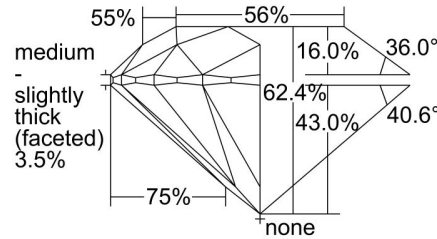

GIA REPORT
6495953736

Verify this report at GIA.edu

FACSIMILE

This is a digital representation of the original GIA Report. This representation might not be accepted in lieu of the original GIA Report in certain circumstances. The original GIA Report includes certain security features which are not reproducible on this facsimile.

GIA NATURAL DIAMOND GRADING REPORT

July 19, 2024
GIA Report Number 6495953736
Shape and Cutting Style ..... Round Brilliant
Measurements ..... 6.46 - 6.49 x 4.04 mm

GRADING RESULTS

Carat Weight ..... 1.05 carat
Color Grade ..... G
Clarity Grade ..... Internally Flawless
Cut Grade ..... Excellent

ADDITIONAL GRADING INFORMATION

Polish ..... Excellent
Symmetry ..... Excellent
Fluorescence ..... None
Inscription(s): GIA 6495953736
Comments: Minor details of polish are not shown.

PROPORTIONS

Profile to actual proportions