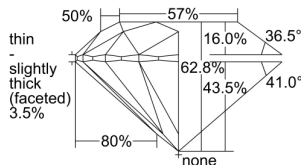

GIA®

FACSIMILE

GIA REPORT 6495955642

Verify this report at GIA.edu

GIA NATURAL DIAMOND DOSSIER®

July 19, 2024
GIA Report Number 6495955642
Shape and Cutting Style ..... Round Brilliant
Measurements ..... 5.88 - 5.93 x 3.71 mm

GRADING RESULTS

Carat Weight ..... 0.80 carat
Color Grade I
Clarity Grade S11
Cut Grade ..... Excellent

ADDITIONAL GRADING INFORMATION

Polish ..... Excellent
Symmetry ..... Excellent
Fluorescence ..... None
Clarity Characteristics ..... Crystal, Feather
Inscription(s): GIA 6495955642

PROPORTIONS

Profile to actual proportions