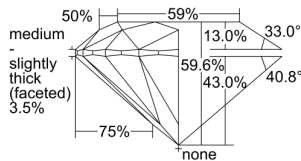

GIA®

FACSIMILE

GIA REPORT 6495957191

Verify this report at GIA.edu

GIA NATURAL DIAMOND DOSSIER®

July 26, 2024
GIA Report Number 6495957191
Shape and Cutting Style ..... Round Brilliant
Measurements ..... 4.22 - 4.25 x 2.52 mm

GRADING RESULTS

Carat Weight ..... 0.27 carat
Color Grade ..... D
Clarity Grade VS1
Cut Grade ..... Excellent

ADDITIONAL GRADING INFORMATION

Polish ..... Excellent
Symmetry ..... Excellent
Fluorescence ..... None
Clarity Characteristics ..... Crystal, Pinpoint
Inscription(s): GIA 6495957191

PROPORTIONS

Profile to actual proportions

GRADING SCALES

GIA COLOR SCALE	GIA CLARITY SCALE	GIA CUT SCALE	
D	FLAWLESS	EXCELLENT	
E	INTERNALLY FLAWLESS		
F		VVS₁	VERY GOOD
G	VVS₂		
H	VS₁	GOOD	
I	VS₂		
J	SI₁	FAIR	
K	SI₂		
L	I₁	POOR	
M			
N	I₂		
O			
P	I₃		
Q			
R			
S			
T			
U			
V			
W			
X			
Y			
Z