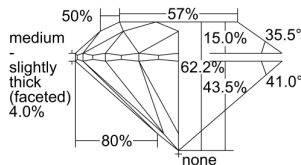

GIA®

FACSIMILE

GIA REPORT

6495963617

Verify this report at GIA.edu

GIA NATURAL DIAMOND DOSSIER®

July 26, 2024
GIA Report Number **6495963617**
Shape and Cutting Style ..... **Round Brilliant**
Measurements ..... **5.25 - 5.27 x 3.27 mm**

GRADING RESULTS

Carat Weight ..... **0.56 carat**
Color Grade ..... **K**
Clarity Grade **VS2**
Cut Grade ..... **Excellent**

ADDITIONAL GRADING INFORMATION

Polish ..... **Excellent**
Symmetry ..... **Excellent**
Fluorescence ..... **Strong Blue**
Clarity Characteristics ..... **Cloud, Crystal**
Inscription(s): **GIA 6495963617**

PROPORTIONS

Profile to actual proportions

GRADING SCALES

GIA COLOR SCALE

COLORED	D
	E
	F
	G
	H
	I
	J
NEAR COLORLESS	K
	L
	M
	N
	O
	P
	R
	S
	T
	U
	V
	W
	X
	Y
LIGHT	Z

GIA CLARITY SCALE

VERY VERY SLIGHTLY INCLUDED	FLAWLESS
	INTERNALLY FLAWLESS
VERY SLIGHTLY INCLUDED	VVS₁
	VVS₂
SLIGHTLY INCLUDED	VS₁
	VS₂
INCLUDED	SI₁
	SI₂
	I₁
	I₂
	I₃

GIA CUT SCALE

EXCELLENT
VERY GOOD
GOOD
FAIR
POOR