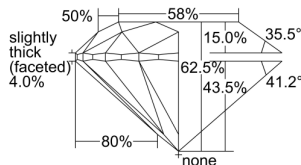

GIA®

FACSIMILE

GIA REPORT 6495964161

Verify this report at GIA.edu

GIA NATURAL DIAMOND DOSSIER®

July 19, 2024
GIA Report Number 6495964161
Shape and Cutting Style ..... Round Brilliant
Measurements ..... 5.94 - 5.96 x 3.72 mm

GRADING RESULTS

Carat Weight ..... 0.82 carat
Color Grade ..... H
Clarity Grade VS2
Cut Grade ..... Excellent

ADDITIONAL GRADING INFORMATION

Polish ..... Excellent
Symmetry ..... Excellent
Fluorescence ..... None
Clarity Characteristics ..... Cloud, Crystal
Inscription(s): GIA 6495964161

PROPORTIONS

Profile to actual proportions

GRADING SCALES

GIA COLOR SCALE	GIA CLARITY SCALE	GIA CUT SCALE	
D	FLAWLESS	EXCELLENT	
E	INTERNALLY FLAWLESS		
F		VVS₁	VERY GOOD
G	VVS₂		
H	VS₁	GOOD	
I	VS₂		
J	SI₁	FAIR	
K	SI₂		
L	I₁	POOR	
M			
N			
O	I₂		
P			
Q	I₃		
R			
S			
T			
U			
V			
W			
X			
Y			
Z