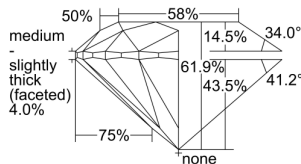

GIA®

FACSIMILE

GIA REPORT 6495972364

Verify this report at GIA.edu

GIA NATURAL DIAMOND DOSSIER®

July 19, 2024
GIA Report Number 6495972364
Shape and Cutting Style ..... Round Brilliant
Measurements ..... 4.55 - 4.57 x 2.82 mm

GRADING RESULTS

Carat Weight ..... 0.36 carat
Color Grade ..... E
Clarity Grade S11
Cut Grade ..... Excellent

ADDITIONAL GRADING INFORMATION

Polish ..... Excellent
Symmetry ..... Excellent
Fluorescence ..... None
Clarity Characteristics ..... Crystal, Cloud, Feather
Inscription(s): GIA 6495972364

PROPORTIONS

Profile to actual proportions

GRADING SCALES

GIA COLOR SCALE	GIA CLARITY SCALE	GIA CUT SCALE	
D	FLAWLESS	EXCELLENT	
E	INTERNALLY FLAWLESS		
F		VVS₁	VERY GOOD
G	VVS₂		
H	VS₁	GOOD	
I	VS₂		
J	S1₁	FAIR	
K	S1₂		
L	I₁	POOR	
M	I₂		
N	I₃		
O			
P			
Q			
R			
S			
T			
U			
V			
W			
X			
Y			
Z