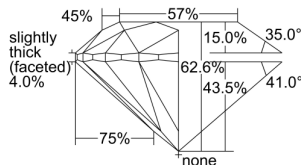

GIA®

FACSIMILE

GIA REPORT 6495976525

Verify this report at GIA.edu

GIA NATURAL DIAMOND DOSSIER®

July 22, 2024
GIA Report Number **6495976525**
Shape and Cutting Style ..... **Round Brilliant**
Measurements ..... **5.35 - 5.38 x 3.36 mm**

GRADING RESULTS

Carat Weight ..... **0.60 carat**
Color Grade ..... **G**
Clarity Grade **VVS2**
Cut Grade ..... **Excellent**

ADDITIONAL GRADING INFORMATION

Polish ..... **Excellent**
Symmetry ..... **Excellent**
Fluorescence ..... **None**
Clarity Characteristics..... **Cloud, Pinpoint**
Inscription(s): **GIA 6495976525**

PROPORTIONS

Profile to actual proportions

GRADING SCALES

GIA COLOR SCALE	GIA CLARITY SCALE	GIA CUT SCALE	
COLOURLESS D	FLAWLESS	EXCELLENT	
E	INTERNALLY FLAWLESS		
F		VVS₁	VERY GOOD
G	VVS₂		
H	VS₁	GOOD	
I	VS₂		
J	SI₁	FAIR	
K	SI₂		
L	I₁	POOR	
M	I₂		
N	I₃		
O			
P			
Q			
R			
S			
T			
U			
V			
W			
X			
Y			
Z