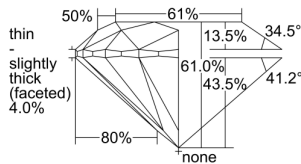

GIA®

FACSIMILE

GIA REPORT 6495979369

Verify this report at GIA.edu

GIA NATURAL DIAMOND DOSSIER®

July 22, 2024
GIA Report Number 6495979369
Shape and Cutting Style ..... Round Brilliant
Measurements ..... 5.09 - 5.11 x 3.11 mm

GRADING RESULTS

Carat Weight ..... 0.50 carat
Color Grade ..... G
Clarity Grade S11
Cut Grade ..... Excellent

ADDITIONAL GRADING INFORMATION

Polish ..... Excellent
Symmetry ..... Very Good
Fluorescence ..... None
Clarity Characteristics ..... Crystal
Inscription(s): GIA 6495979369

PROPORTIONS

Profile to actual proportions

GRADING SCALES

GIA COLOR SCALE	GIA CLARITY SCALE	GIA CUT SCALE	
D	FLAWLESS	EXCELLENT	
E	INTERNALLY FLAWLESS		
F		VVS₁	VERY GOOD
G	VVS₂		
H	VS₁	GOOD	
I	VS₂		
J	S1₁	FAIR	
K	S1₂		
L	I₁	POOR	
M	I₂		
N	I₃		
O			
P			
Q			
R			
S			
T			
U			
V			
W			
X			
Y			
Z