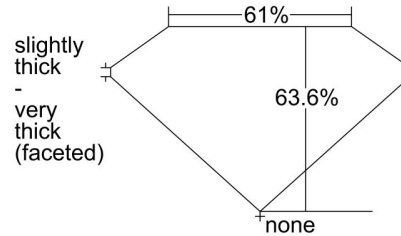

GIA NATURAL DIAMOND GRADING REPORT

July 23, 2024
 GIA Report Number 6495982441
 Shape and Cutting Style Oval Brilliant
 Measurements 9.84 x 6.98 x 4.44 mm

GRADING RESULTS

Carat Weight 2.01 carat
 Color Grade D
 Clarity Grade SI2

ADDITIONAL GRADING INFORMATION

Polish Excellent
 Symmetry Excellent
 Fluorescence None
 Inscription(s): GIA 6495982441

Comments: Clouds are not shown. Pinpoints are not shown.

PROPORTIONS

Profile not to actual proportions

CLARITY CHARACTERISTICS

KEY TO SYMBOLS*

- Crystal
- ~ Feather
- \\ Needle

* Red symbols denote internal characteristics (inclusions). Green or black symbols denote external characteristics (blemishes). Diagram is an approximate representation of the diamond, and symbols shown indicate type, position, and approximate size of clarity characteristics. All clarity characteristics may not be shown. Details of finish are not shown.