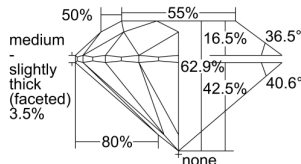

GIA®

FACSIMILE

GIA REPORT 6495984700

Verify this report at GIA.edu

GIA NATURAL DIAMOND DOSSIER®

July 23, 2024
GIA Report Number **6495984700**
Shape and Cutting Style ..... **Round Brilliant**
Measurements ..... **5.08 - 5.09 x 3.20 mm**

GRADING RESULTS

Carat Weight ..... **0.51 carat**
Color Grade ..... **G**
Clarity Grade **VS2**
Cut Grade ..... **Excellent**

ADDITIONAL GRADING INFORMATION

Polish ..... **Excellent**
Symmetry ..... **Excellent**
Fluorescence ..... **Faint**
Clarity Characteristics..... **Cloud, Crystal**
Inscription(s): **GIA 6495984700**

PROPORTIONS

Profile to actual proportions

GRADING SCALES

GIA COLOR SCALE

COLORLESS	D
	E
	F
	G
	H
	I
	J
NEAR COLORLESS	K
	L
Faint	M
	N
	O
	P
Very Light	Q
	R
	S
	T
	U
	V
	W
	X
	Y
Light	Z

GIA CLARITY SCALE

FLAWLESS	VERY VERY SLIGHTLY INCLUDED	VS₁	VS₂	SI₁	SI₂	I₁	I₂	I₃			
									VERY SLIGHTLY INCLUDED	SLIGHTLY INCLUDED	INCLUDED

GIA CUT SCALE

EXCELLENT
VERY GOOD
GOOD
FAIR
POOR