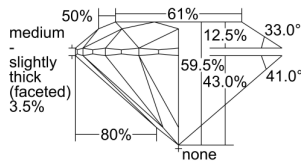

GIA®

FACSIMILE

GIA REPORT 6495993549

Verify this report at GIA.edu

GIA NATURAL DIAMOND DOSSIER®

July 23, 2024
GIA Report Number 6495993549
Shape and Cutting Style ..... Round Brilliant
Measurements ..... 4.43 - 4.46 x 2.65 mm

GRADING RESULTS

Carat Weight ..... 0.32 carat
Color Grade ..... E
Clarity Grade VS1
Cut Grade ..... Excellent

ADDITIONAL GRADING INFORMATION

Polish ..... Excellent
Symmetry ..... Excellent
Fluorescence ..... None
Clarity Characteristics ..... Cloud
Inscription(s): GIA 6495993549

PROPORTIONS

Profile to actual proportions

GRADING SCALES

GIA COLOR SCALE	GIA CLARITY SCALE	GIA CUT SCALE
D	FLAWLESS	EXCELLENT
E	FLAWLESS	
F	INTERNALLY FLAWLESS	VERY GOOD
G	FLAWLESS	
H	VVS₁	GOOD
I	VVS₂	
J	VS₁	FAIR
K	VS₂	
L	SI₁	POOR
M	SI₂	
N	I₁	
O	I₂	
P	I₃	
Q		
R		
S		
T		
U		
V		
W		
X		
Y		
Z