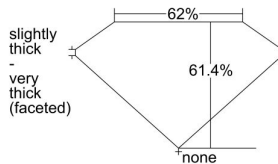

GIA®

FACSIMILE

GIA REPORT 6495995376

Verify this report at GIA.edu

GIA NATURAL DIAMOND DOSSIER®

July 23, 2024
GIA Report Number 6495995376
Shape and Cutting Style ..... Pear Brilliant
Measurements ..... 6.53 x 4.05 x 2.48 mm

GRADING RESULTS

Carat Weight ..... 0.40 carat
Color Grade ..... D
Clarity Grade VS1

ADDITIONAL GRADING INFORMATION

Polish ..... Excellent
Symmetry ..... Very Good
Fluorescence ..... None
Clarity Characteristics ..... Crystal, Pinpoint
Inscription(s): GIA 6495995376

PROPORTIONS

Profile not to actual proportions

GRADING SCALES

GIA COLOR SCALE		GIA CLARITY SCALE		
COLORLESS	D	VERY SLIGHTLY INCLUDED	FLAWLESS	
	E		INTERNALLY FLAWLESS	
	F	SLIGHTLY INCLUDED	VVS₁	
	G		VVS₂	
	H		VS₁	
	NEAR COLORLESS	I	VERY SLIGHTLY INCLUDED	VS₂
		J		SI₁
		K		SI₂
		L		I₁
	FAINT	M	INCLUDED	I₂
N		I₃		
VERT LIGHT		O	LIGHT	
		P		
		Q		
		R		
		S		
		T		
LIGHT	U			
	V			
	W			
	X			
Y				
Z