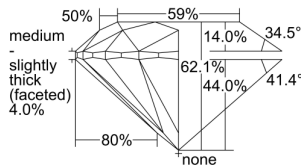

GIA®

FACSIMILE

GIA REPORT 6495996856

Verify this report at GIA.edu

GIA NATURAL DIAMOND DOSSIER®

July 24, 2024
GIA Report Number **6495996856**
Shape and Cutting Style ..... **Round Brilliant**
Measurements ..... **4.52 - 4.54 x 2.82 mm**

GRADING RESULTS

Carat Weight ..... **0.35 carat**
Color Grade ..... **E**
Clarity Grade **S12**
Cut Grade ..... **Excellent**

ADDITIONAL GRADING INFORMATION

Polish ..... **Excellent**
Symmetry ..... **Excellent**
Fluorescence ..... **None**
Clarity Characteristics..... **Cloud, Crystal**
Inscription(s): **GIA 6495996856**

PROPORTIONS

Profile to actual proportions

GRADING SCALES

GIA COLOR SCALE	GIA CLARITY SCALE	GIA CUT SCALE	
D	FLAWLESS	EXCELLENT	
E	INTERNALLY FLAWLESS		
F		VVS₁	VERY GOOD
G	VVS₂		
H	VS₁	GOOD	
I	VS₂		
J	S1₁	FAIR	
K	S1₂		
L	I₁	POOR	
M	I₂		
N	I₃		
O			
P			
Q			
R			
S			
T			
U			
V			
W			
X			
Y			
Z