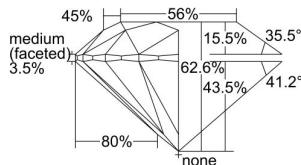

GIA®

FACSIMILE

GIA REPORT 6501002411

Verify this report at GIA.edu

GIA NATURAL DIAMOND DOSSIER®

July 23, 2024
GIA Report Number 6501002411
Shape and Cutting Style ..... Round Brilliant
Measurements ..... 6.20 - 6.23 x 3.89 mm

GRADING RESULTS

Carat Weight ..... 0.91 carat
Color Grade I
Clarity Grade VS2
Cut Grade ..... Excellent

ADDITIONAL GRADING INFORMATION

Polish ..... Excellent
Symmetry ..... Excellent
Fluorescence ..... None
Clarity Characteristics ..... Crystal, Cloud
Inscription(s): GIA 6501002411

PROPORTIONS

Profile to actual proportions

GRADING SCALES

GIA COLOR SCALE	GIA CLARITY SCALE	GIA CUT SCALE	
D	FLAWLESS	EXCELLENT	
E	INTERNALLY FLAWLESS		
F		VVS₁	VERY GOOD
G	VVS₂		
H	VS₁	GOOD	
I	VS₂		
J	SI₁	FAIR	
K	SI₂		
L	I₁	POOR	
M	I₂		
N	I₃		
O			
P			
Q			
R			
S			
T			
U			
V			
W			
X			
Y			
Z