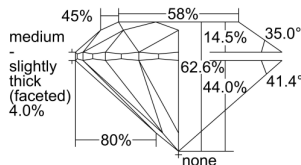

GIA®

FACSIMILE

GIA REPORT 6501003714

Verify this report at GIA.edu

GIA NATURAL DIAMOND DOSSIER®

July 25, 2024
GIA Report Number 6501003714
Shape and Cutting Style ..... Round Brilliant
Measurements ..... 5.64 - 5.67 x 3.54 mm

GRADING RESULTS

Carat Weight ..... 0.70 carat
Color Grade ..... F
Clarity Grade S11
Cut Grade ..... Excellent

ADDITIONAL GRADING INFORMATION

Polish ..... Excellent
Symmetry ..... Excellent
Fluorescence ..... None
Clarity Characteristics..... Cloud, Crystal, Feather
Inscription(s): GIA 6501003714

PROPORTIONS

Profile to actual proportions

GRADING SCALES

GIA COLOR SCALE	GIA CLARITY SCALE	GIA CUT SCALE	
D	FLAWLESS	EXCELLENT	
E	INTERNALLY FLAWLESS		
F		VVS₁	VERY GOOD
G	VVS₂		
H	VS₁	GOOD	
I	VS₂		
J	S1₁	FAIR	
K	S1₂		
L	I₁	POOR	
M	I₂		
N	I₃		
O			
P			
Q			
R			
S			
T			
U			
V			
W			
X			
Y			
Z