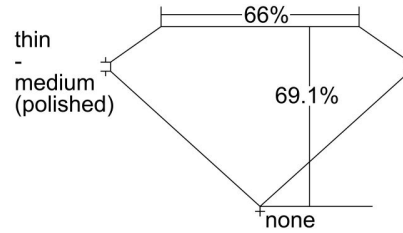

GIA NATURAL DIAMOND GRADING REPORT

July 26, 2024
GIA Report Number 6501022443
Shape and Cutting Style Emerald Cut
Measurements 8.24 x 5.74 x 3.96 mm

GRADING RESULTS

Carat Weight 1.80 carat
Color Grade F
Clarity Grade VVS1

Profile not to actual proportions

CLARITY CHARACTERISTICS

KEY TO SYMBOLS*

- Pinpoint
- Feather

* Red symbols denote internal characteristics (inclusions). Green or black symbols denote external characteristics (blemishes). Diagram is an approximate representation of the diamond, and symbols shown indicate type, position, and approximate size of clarity characteristics. All clarity characteristics may not be shown. Details of finish are not shown.