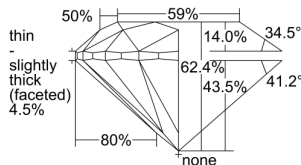

GIA®

FACSIMILE

GIA REPORT 6501030441

Verify this report at GIA.edu

GIA NATURAL DIAMOND DOSSIER®

July 26, 2024
GIA Report Number 6501030441
Shape and Cutting Style ..... Round Brilliant
Measurements ..... 4.68 - 4.70 x 2.92 mm

GRADING RESULTS

Carat Weight ..... 0.40 carat
Color Grade ..... E
Clarity Grade S11
Cut Grade ..... Excellent

ADDITIONAL GRADING INFORMATION

Polish ..... Excellent
Symmetry ..... Excellent
Fluorescence ..... None
Clarity Characteristics..... Crystal, Cloud, Feather
Inscription(s): GIA 6501030441

PROPORTIONS

Profile to actual proportions