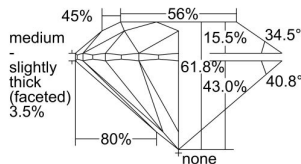

GIA®

FACSIMILE

GIA REPORT 6501031639

Verify this report at GIA.edu

GIA NATURAL DIAMOND DOSSIER®

July 29, 2024
GIA Report Number 6501031639
Shape and Cutting Style ..... Round Brilliant
Measurements ..... 4.84 - 4.86 x 3.00 mm

GRADING RESULTS

Carat Weight ..... 0.43 carat
Color Grade I
Clarity Grade VVS2
Cut Grade ..... Excellent

ADDITIONAL GRADING INFORMATION

Polish ..... Excellent
Symmetry ..... Excellent
Fluorescence ..... None
Clarity Characteristics..... Pinpoint, Needle, Feather
Inscription(s): GIA 6501031639

PROPORTIONS

Profile to actual proportions