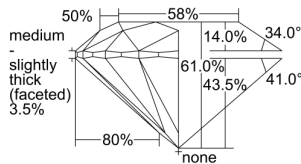

GIA®

FACSIMILE

GIA REPORT 6501032843

Verify this report at GIA.edu

GIA NATURAL DIAMOND DOSSIER®

July 26, 2024
GIA Report Number 6501032843
Shape and Cutting Style ..... Round Brilliant
Measurements ..... 4.86 - 4.88 x 2.97 mm

GRADING RESULTS

Carat Weight ..... 0.43 carat
Color Grade ..... F
Clarity Grade VVS2
Cut Grade ..... Excellent

ADDITIONAL GRADING INFORMATION

Polish ..... Excellent
Symmetry ..... Excellent
Fluorescence ..... None
Clarity Characteristics..... Pinpoint, Feather, Cloud
Inscription(s): GIA 6501032843

PROPORTIONS

Profile to actual proportions

GRADING SCALES

GIA COLOR SCALE	GIA CLARITY SCALE	GIA CUT SCALE	
D	FLAWLESS	EXCELLENT	
E	INTERNALLY FLAWLESS		
F		VVS₁	VERY GOOD
G	VVS₂		
H	VS₁	GOOD	
I	VS₂		
J	SI₁	FAIR	
K	SI₂		
L	I₁	POOR	
M	I₂		
N	I₃		
O			
P			
Q			
R			
S			
T			
U			
V			
W			
X			
Y			
Z