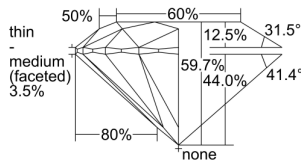

GIA®

FACSIMILE

GIA REPORT 6501033034

Verify this report at GIA.edu

GIA NATURAL DIAMOND DOSSIER®

July 29, 2024
GIA Report Number 6501033034
Shape and Cutting Style ..... Round Brilliant
Measurements ..... 4.91 - 4.93 x 2.94 mm

GRADING RESULTS

Carat Weight ..... 0.42 carat
Color Grade ..... K
Clarity Grade VS1
Cut Grade ..... Excellent

ADDITIONAL GRADING INFORMATION

Polish ..... Excellent
Symmetry ..... Excellent
Fluorescence ..... None
Clarity Characteristics..... Crystal, Needle, Pinpoint
Inscription(s): GIA 6501033034

PROPORTIONS

Profile to actual proportions

GRADING SCALES

GIA COLOR SCALE	GIA CLARITY SCALE	GIA CUT SCALE	
D	FLAWLESS	EXCELLENT	
E	INTERNALLY FLAWLESS		
F		VVS₁	VERY GOOD
G	VVS₂		
H	VS₁	GOOD	
I	VS₂		
J	SI₁	FAIR	
K	SI₂		
L	I₁	POOR	
M	I₂		
N	I₃		
O			
P			
Q			
R			
S			
T			
U			
V			
W			
X			
Y			
Z