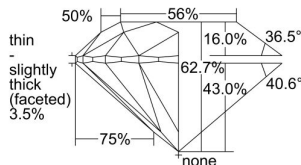

GIA®

FACSIMILE

GIA REPORT 6501036416

Verify this report at GIA.edu

GIA NATURAL DIAMOND DOSSIER®

July 29, 2024
GIA Report Number 6501036416
Shape and Cutting Style ..... Round Brilliant
Measurements ..... 5.70 - 5.75 x 3.59 mm

GRADING RESULTS

Carat Weight ..... 0.73 carat
Color Grade ..... H
Clarity Grade VS2
Cut Grade ..... Excellent

ADDITIONAL GRADING INFORMATION

Polish ..... Excellent
Symmetry ..... Excellent
Fluorescence ..... Faint
Clarity Characteristics ..... Cloud
Inscription(s): GIA 6501036416

PROPORTIONS

Profile to actual proportions

GRADING SCALES

GIA COLOR SCALE

COLORLESS	D
	E
	F
	G
	H
	I
	J
NEAR COLORLESS	K
	L
	M
	N
	O
	P
	Q
	R
	S
	T
	U
	V
	W
	X
	Y
	Z

GIA CLARITY SCALE

FLAWLESS	VERY VERY SLIGHTLY INCLUDED	VVS₁	VVS₂	VS₁	VS₂	SI₁	SI₂	I₁	I₂	I₃	
											INTERNALLY FLAWLESS

GIA CUT SCALE

EXCELLENT
VERY GOOD
GOOD
FAIR
POOR