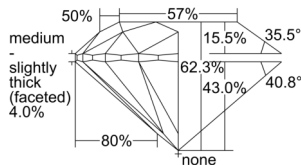

GIA®

FACSIMILE

GIA REPORT 6501040541

Verify this report at GIA.edu

GIA NATURAL DIAMOND DOSSIER®

August 14, 2024
GIA Report Number 6501040541
Shape and Cutting Style ..... Round Brilliant
Measurements ..... 5.65 - 5.68 x 3.53 mm

GRADING RESULTS

Carat Weight ..... 0.70 carat
Color Grade ..... F
Clarity Grade S11
Cut Grade ..... Excellent

ADDITIONAL GRADING INFORMATION

Polish ..... Excellent
Symmetry ..... Excellent
Fluorescence ..... None
Clarity Characteristics ..... Feather
Inscription(s): GIA 6501040541

PROPORTIONS

Profile to actual proportions