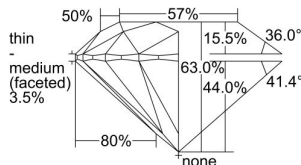

GIA®

FACSIMILE

GIA REPORT 6501041243

Verify this report at GIA.edu

GIA NATURAL DIAMOND DOSSIER®

July 30, 2024
GIA Report Number 6501041243
Shape and Cutting Style ..... Round Brilliant
Measurements ..... 5.36 - 5.39 x 3.39 mm

GRADING RESULTS

Carat Weight ..... 0.60 carat
Color Grade I
Clarity Grade VVS2
Cut Grade ..... Excellent

ADDITIONAL GRADING INFORMATION

Polish ..... Excellent
Symmetry ..... Excellent
Fluorescence ..... Strong Blue
Clarity Characteristics ..... Cloud, Feather, Pinpoint
Inscription(s): GIA 6501041243

PROPORTIONS

Profile to actual proportions

GRADING SCALES

GIA COLOR SCALE	GIA CLARITY SCALE	GIA CUT SCALE	
D	FLAWLESS	EXCELLENT	
E	INTERNALLY FLAWLESS		
F		VVS₁	VERY GOOD
G	VVS₂		
H	VS₁	GOOD	
I	VS₂		
J	SI₁	FAIR	
K	SI₂		
L	I₁	POOR	
M	I₂		
N	I₃		
O			
P			
Q			
R			
S			
T			
U			
V			
W			
X			
Y			
Z