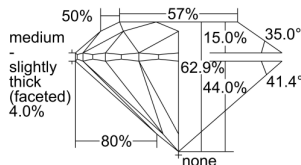

GIA®

FACSIMILE

GIA REPORT 6501042066

Verify this report at GIA.edu

GIA NATURAL DIAMOND DOSSIER®

July 29, 2024
GIA Report Number 6501042066
Shape and Cutting Style ..... Round Brilliant
Measurements ..... 4.59 - 4.63 x 2.90 mm

GRADING RESULTS

Carat Weight ..... 0.38 carat
Color Grade ..... H
Clarity Grade VS1
Cut Grade ..... Excellent

ADDITIONAL GRADING INFORMATION

Polish ..... Excellent
Symmetry ..... Excellent
Fluorescence ..... None
Clarity Characteristics ..... Cloud, Feather, Pinpoint
Inscription(s): GIA 6501042066

PROPORTIONS

Profile to actual proportions

GRADING SCALES

GIA COLOR SCALE	GIA CLARITY SCALE	GIA CUT SCALE	
D	FLAWLESS	EXCELLENT	
E	INTERNALLY FLAWLESS		
F		VVS₁	VERY GOOD
G	VVS₂		
H	VS₁	GOOD	
I	VS₂		
J	SI₁	FAIR	
K	SI₂		
L	I₁	POOR	
M			
N			
O	I₂		
P			
Q	I₃		
R			
S			
T			
U			
V			
W			
X			
Y			
Z