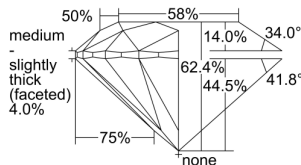

GIA®

FACSIMILE

GIA REPORT 6501052804

Verify this report at GIA.edu

GIA NATURAL DIAMOND DOSSIER®

July 30, 2024
GIA Report Number 6501052804
Shape and Cutting Style ..... Round Brilliant
Measurements ..... 4.43 - 4.47 x 2.78 mm

GRADING RESULTS

Carat Weight ..... 0.33 carat
Color Grade ..... K
Clarity Grade VS1
Cut Grade ..... Excellent

ADDITIONAL GRADING INFORMATION

Polish ..... Excellent
Symmetry ..... Excellent
Fluorescence ..... Faint
Clarity Characteristics ..... Crystal, Cloud
Inscription(s): GIA 6501052804

PROPORTIONS

Profile to actual proportions

GRADING SCALES

GIA COLOR SCALE	GIA CLARITY SCALE	GIA CUT SCALE	
D	FLAWLESS	EXCELLENT	
E	INTERNALLY FLAWLESS		
F		VVS₁	VERY GOOD
G	VVS₂		
H	VS₁	GOOD	
I	VS₂		
J	SI₁	FAIR	
K	SI₂		
L	I₁	POOR	
M	I₂		
N	I₃		
O			
P			
Q			
R			
S			
T			
U			
V			
W			
X			
Y			
Z