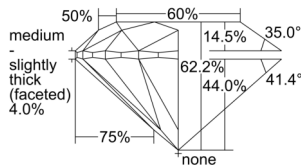

GIA®

FACSIMILE

GIA REPORT 6501052959

Verify this report at GIA.edu

GIA NATURAL DIAMOND DOSSIER®

July 31, 2024
GIA Report Number 6501052959
Shape and Cutting Style ..... Round Brilliant
Measurements ..... 5.43 - 5.46 x 3.38 mm

GRADING RESULTS

Carat Weight ..... 0.62 carat
Color Grade ..... H
Clarity Grade VVS2
Cut Grade ..... Excellent

ADDITIONAL GRADING INFORMATION

Polish ..... Excellent
Symmetry ..... Excellent
Fluorescence ..... Faint
Clarity Characteristics ..... Cloud, Pinpoint
Inscription(s): GIA 6501052959

PROPORTIONS

Profile to actual proportions

GRADING SCALES

GIA COLOR SCALE	GIA CLARITY SCALE	GIA CUT SCALE	
D	FLAWLESS	EXCELLENT	
E	INTERNALLY FLAWLESS		
F		VVS₁	VERY GOOD
G	VVS₂		
H	VS₁	GOOD	
I	VS₂		
J	SI₁	FAIR	
K	SI₂		
L	I₁	POOR	
M	I₂		
N	I₃		
O			
P			
Q			
R			
S			
T			
U			
V			
W			
X			
Y			
Z