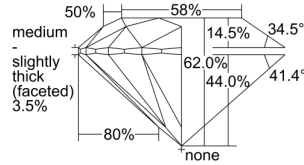

GIA®

FACSIMILE

GIA REPORT 6501056376

Verify this report at GIA.edu

GIA NATURAL DIAMOND DOSSIER®

July 30, 2024
GIA Report Number 6501056376
Shape and Cutting Style ..... Round Brilliant
Measurements ..... 5.98 - 6.01 x 3.72 mm

GRADING RESULTS

Carat Weight ..... 0.82 carat
Color Grade ..... F
Clarity Grade VVS2
Cut Grade ..... Excellent

ADDITIONAL GRADING INFORMATION

Polish ..... Excellent
Symmetry ..... Excellent
Fluorescence ..... Faint
Clarity Characteristics..... Needle, Cloud, Pinpoint
Inspection(s): GIA 6501056376

PROPORTIONS

Profile to actual proportions

GRADING SCALES

GIA COLOR SCALE	GIA CLARITY SCALE	GIA CUT SCALE	
D	FLAWLESS	EXCELLENT	
E	INTERNALLY FLAWLESS		
F		VVS₁	VERY GOOD
G	VVS₂		
H	VS₁	GOOD	
I	VS₂		
J	SI₁	FAIR	
K	SI₂		
L	I₁	POOR	
M	I₂		
N	I₃		
O			
P			
Q			
R			
S			
T			
U			
V			
W			
X			
Y			
Z