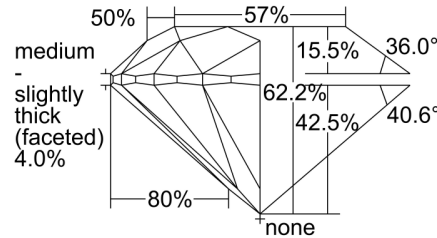

GIA NATURAL DIAMOND GRADING REPORT

 July 30, 2024
 GIA Report Number **6501056707**
 Shape and Cutting Style **Round Brilliant**
 Measurements **6.36 - 6.39 x 3.97 mm**
GRADING RESULTS

 Carat Weight **1.01 carat**
 Color Grade **G**
 Clarity Grade **VS2**
 Cut Grade **Excellent**
ADDITIONAL GRADING INFORMATION

 Polish **Excellent**
 Symmetry **Excellent**
 Fluorescence **None**
 Inscription(s): **GIA 6501056707**
Comments: Additional clouds, additional pinpoints and surface graining are not shown.

PROPORTIONS

Profile to actual proportions

CLARITY CHARACTERISTICS

KEY TO SYMBOLS*

-  Cloud
-  Pinpoint
-  Natural

* Red symbols denote internal characteristics (inclusions). Green or black symbols denote external characteristics (blemishes). Diagram is an approximate representation of the diamond, and symbols shown indicate type, position, and approximate size of clarity characteristics. All clarity characteristics may not be shown. Details of finish are not shown.