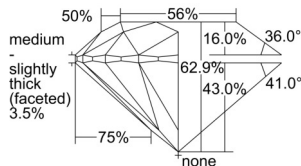

GIA®

FACSIMILE

GIA REPORT 6501064439

Verify this report at GIA.edu

GIA NATURAL DIAMOND DOSSIER®

August 01, 2024
GIA Report Number 6501064439
Shape and Cutting Style ..... Round Brilliant
Measurements ..... 6.14 - 6.19 x 3.88 mm

GRADING RESULTS

Carat Weight ..... 0.91 carat
Color Grade ..... F
Clarity Grade VS1
Cut Grade ..... Excellent

ADDITIONAL GRADING INFORMATION

Polish ..... Excellent
Symmetry ..... Excellent
Fluorescence ..... Faint
Clarity Characteristics..... Cloud, Feather, Needle, Pinpoint
Inscription(s): GIA 6501064439

PROPORTIONS

Profile to actual proportions

GRADING SCALES

GIA COLOR SCALE	GIA CLARITY SCALE	GIA CUT SCALE
D	FLAWLESS	EXCELLENT
E	INTERNALLY FLAWLESS	
F	VVS₁	VERY GOOD
G		
H	VVS₂	GOOD
I	VS₁	
J	VS₂	FAIR
K	SI₁	
L	SI₂	POOR
M	I₁	
N	I₂	
O	I₃	
P		
Q		
R		
S		
T		
U		
V		
W		
X		
Y		
Z