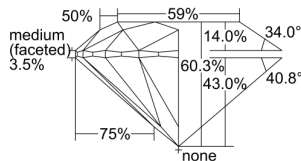

GIA®

FACSIMILE

GIA REPORT 6501069876

Verify this report at GIA.edu

GIA NATURAL DIAMOND DOSSIER®

July 30, 2024
GIA Report Number 6501069876
Shape and Cutting Style ..... Round Brilliant
Measurements ..... 5.45 - 5.47 x 3.29 mm

GRADING RESULTS

Carat Weight ..... 0.60 carat
Color Grade ..... D
Clarity Grade VS1
Cut Grade ..... Excellent

ADDITIONAL GRADING INFORMATION

Polish ..... Excellent
Symmetry ..... Excellent
Fluorescence ..... None
Clarity Characteristics ..... Feather, Cloud, Pinpoint
Inscription(s): GIA 6501069876

PROPORTIONS

Profile to actual proportions

GRADING SCALES

GIA COLOR SCALE	GIA CLARITY SCALE	GIA CUT SCALE	
D	FLAWLESS	EXCELLENT	
E	INTERNALLY FLAWLESS		
F		VVS₁	VERY GOOD
G	VVS₂		
H	VS₁	GOOD	
I	VS₂		
J	SI₁	FAIR	
K	SI₂		
L	I₁	POOR	
M	I₂		
N	I₃		
O			
P			
Q			
R			
S			
T			
U			
V			
W			
X			
Y			
Z