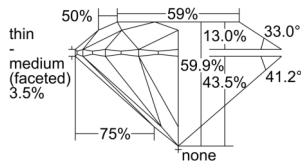

GIA®

FACSIMILE

GIA REPORT 6501080868

Verify this report at GIA.edu

GIA NATURAL DIAMOND DOSSIER®

August 01, 2024
GIA Report Number 6501080868
Shape and Cutting Style ..... Round Brilliant
Measurements ..... 5.11 - 5.14 x 3.07 mm

GRADING RESULTS

Carat Weight ..... 0.49 carat
Color Grade ..... E
Clarity Grade VS1
Cut Grade ..... Excellent

ADDITIONAL GRADING INFORMATION

Polish ..... Excellent
Symmetry ..... Excellent
Fluorescence ..... None
Clarity Characteristics ..... Cloud, Needle
Inscription(s): GIA 6501080868

PROPORTIONS

Profile to actual proportions

GRADING SCALES

GIA COLOR SCALE	GIA CLARITY SCALE	GIA CUT SCALE	
D	FLAWLESS	EXCELLENT	
E	INTERNALLY FLAWLESS		
F		VVS₁	VERY GOOD
G	VVS₂		
H	VS₁	GOOD	
I	VS₂		
J	SI₁	FAIR	
K	SI₂		
L	I₁	POOR	
M	I₂		
N	I₃		
O			
P			
Q			
R			
S			
T			
U			
V			
W			
X			
Y			
Z