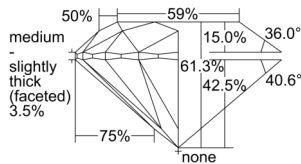

GIA®

FACSIMILE

GIA REPORT 6501081826

Verify this report at GIA.edu

GIA NATURAL DIAMOND DOSSIER®

August 02, 2024
GIA Report Number 6501081826
Shape and Cutting Style ..... Round Brilliant
Measurements ..... 4.72 - 4.74 x 2.90 mm

GRADING RESULTS

Carat Weight ..... 0.40 carat
Color Grade ..... E
Clarity Grade VVS2
Cut Grade ..... Excellent

ADDITIONAL GRADING INFORMATION

Polish ..... Excellent
Symmetry ..... Excellent
Fluorescence ..... Medium Blue
Clarity Characteristics..... Pinpoint, Indented Natural
Inscription(s): GIA 6501081826

PROPORTIONS

Profile to actual proportions

GRADING SCALES

GIA COLOR SCALE	GIA CLARITY SCALE	GIA CUT SCALE	
D	FLAWLESS	EXCELLENT	
E	INTERNALLY FLAWLESS		
F		VVS₁	VERY GOOD
G	VVS₂		
H	VS₁	GOOD	
I	VS₂		
J	SI₁	FAIR	
K	SI₂		
L	I₁	POOR	
M			
N			
O	I₂		
P			
Q	I₃		
R			
S			
T			
U			
V			
W			
X			
Y			
Z