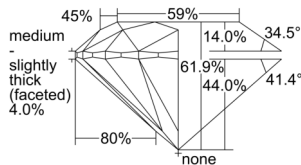

GIA®

FACSIMILE

GIA REPORT 6501082341

Verify this report at GIA.edu

GIA NATURAL DIAMOND DOSSIER®

August 01, 2024
GIA Report Number 6501082341
Shape and Cutting Style ..... Round Brilliant
Measurements ..... 4.71 - 4.74 x 2.92 mm

GRADING RESULTS

Carat Weight ..... 0.40 carat
Color Grade ..... F
Clarity Grade VS2
Cut Grade ..... Excellent

ADDITIONAL GRADING INFORMATION

Polish ..... Excellent
Symmetry ..... Excellent
Fluorescence ..... None
Clarity Characteristics..... Crystal, Feather, Cloud
Inspection(s): GIA 6501082341

PROPORTIONS

Profile to actual proportions

GRADING SCALES

GIA COLOR SCALE	GIA CLARITY SCALE	GIA CUT SCALE	
D	FLAWLESS	EXCELLENT	
E	INTERNALLY FLAWLESS		
F		VVS₁	VERY GOOD
G	VVS₂		
H	VS₁	GOOD	
I	VS₂		
J	SI₁	FAIR	
K	SI₂		
L	I₁	POOR	
M	I₂		
N	I₃		
O			
P			
Q			
R			
S			
T			
U			
V			
W			
X			
Y			
Z