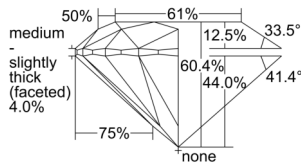

GIA®

FACSIMILE

GIA REPORT 6501082419

Verify this report at GIA.edu

GIA NATURAL DIAMOND DOSSIER®

August 02, 2024
GIA Report Number 6501082419
Shape and Cutting Style ..... Round Brilliant
Measurements ..... 4.34 - 4.36 x 2.63 mm

GRADING RESULTS

Carat Weight ..... 0.30 carat
Color Grade ..... H
Clarity Grade VVS2
Cut Grade ..... Excellent

ADDITIONAL GRADING INFORMATION

Polish ..... Excellent
Symmetry ..... Excellent
Fluorescence ..... Medium Blue
Clarity Characteristics ..... Cloud
Inscription(s): GIA 6501082419

PROPORTIONS

Profile to actual proportions

GRADING SCALES

GIA COLOR SCALE	GIA CLARITY SCALE	GIA CUT SCALE	
D	FLAWLESS	EXCELLENT	
E	INTERNALLY FLAWLESS		
F		VVS₁	VERY GOOD
G	VVS₂		
H	VS₁	GOOD	
I	VS₂		
J	SI₁	FAIR	
K	SI₂		
L	I₁	POOR	
M	I₂		
N	I₃		
O			
P			
Q			
R			
S			
T			
U			
V			
W			
X			
Y			
Z