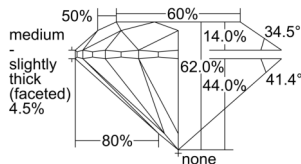

GIA®

FACSIMILE

GIA REPORT 6501084114

Verify this report at GIA.edu

GIA NATURAL DIAMOND DOSSIER®

August 19, 2024
GIA Report Number 6501084114
Shape and Cutting Style ..... Round Brilliant
Measurements ..... 5.09 - 5.11 x 3.17 mm

GRADING RESULTS

Carat Weight ..... 0.51 carat
Color Grade ..... F
Clarity Grade VS1
Cut Grade ..... Excellent

ADDITIONAL GRADING INFORMATION

Polish ..... Excellent
Symmetry ..... Excellent
Fluorescence ..... None
Clarity Characteristics.... Crystal, Cloud, Needle, Indented Natural
Inscription(s): GIA 6501084114

PROPORTIONS

Profile to actual proportions

GRADING SCALES

GIA COLOR SCALE

COLORLESS	D
	E
	F
	G
	H
	I
	J
NEAR COLORLESS	K
	L
Faint	M
	N
	O
	P
	Q
	R
	S
	T
	U
	V
	W
	X
	Y
Light	Z

GIA CLARITY SCALE

VERY VERY SLIGHTLY INCLUDED	FLAWLESS
	INTERNALLY FLAWLESS
VERY SLIGHTLY INCLUDED	VVS₁
	VVS₂
SLIGHTLY INCLUDED	VS₁
	VS₂
INCLUDED	SI₁
	SI₂
	I₁
	I₂
	I₃

GIA CUT SCALE

EXCELLENT
VERY GOOD
GOOD
FAIR
POOR