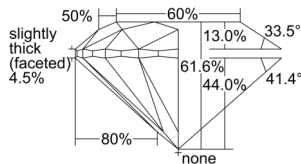

GIA®

FACSIMILE

GIA REPORT 6501086672

Verify this report at GIA.edu

GIA NATURAL DIAMOND DOSSIER®

August 02, 2024
GIA Report Number 6501086672
Shape and Cutting Style ..... Round Brilliant
Measurements ..... 5.39 - 5.42 x 3.33 mm

GRADING RESULTS

Carat Weight ..... 0.60 carat
Color Grade ..... G
Clarity Grade VS1
Cut Grade ..... Excellent

ADDITIONAL GRADING INFORMATION

Polish ..... Excellent
Symmetry ..... Excellent
Fluorescence ..... None
Clarity Characteristics ..... Cloud, Feather, Pinpoint
Inspection(s): GIA 6501086672

PROPORTIONS

Profile to actual proportions

GRADING SCALES

GIA COLOR SCALE	GIA CLARITY SCALE	GIA CUT SCALE	
D	FLAWLESS	EXCELLENT	
E	INTERNALLY FLAWLESS		
F		VVS₁	VERY GOOD
G	VVS₂		
H	VS₁	GOOD	
I	VS₂		
J	SI₁	FAIR	
K	SI₂		
L	I₁	POOR	
M			
N			
O	I₂		
P			
Q			
R	I₃		
S			
T			
U			
V			
W			
X			
Y			
Z