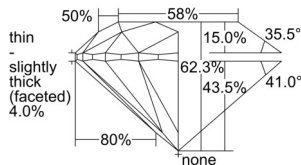

GIA®

FACSIMILE

GIA REPORT 6501087099

Verify this report at GIA.edu

GIA NATURAL DIAMOND DOSSIER®

August 02, 2024
GIA Report Number 6501087099
Shape and Cutting Style ..... Round Brilliant
Measurements ..... 5.34 - 5.39 x 3.34 mm

GRADING RESULTS

Carat Weight ..... 0.60 carat
Color Grade ..... G
Clarity Grade VS1
Cut Grade ..... Excellent

ADDITIONAL GRADING INFORMATION

Polish ..... Excellent
Symmetry ..... Very Good
Fluorescence ..... None
Clarity Characteristics..... Indented Natural, Cloud, Pinpoint
Inspection(s): GIA 6501087099

PROPORTIONS

Profile to actual proportions