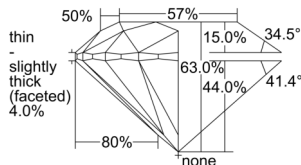

GIA®

FACSIMILE

GIA REPORT 6501087148

Verify this report at GIA.edu

GIA NATURAL DIAMOND DOSSIER®

August 01, 2024
GIA Report Number 6501087148
Shape and Cutting Style ..... Round Brilliant
Measurements ..... 4.69 - 4.71 x 2.96 mm

GRADING RESULTS

Carat Weight ..... 0.40 carat
Color Grade ..... G
Clarity Grade S11
Cut Grade ..... Excellent

ADDITIONAL GRADING INFORMATION

Polish ..... Very Good
Symmetry ..... Excellent
Fluorescence ..... Medium Blue
Clarity Characteristics ..... Cloud
Inscription(s): GIA 6501087148

PROPORTIONS

Profile to actual proportions

GRADING SCALES

GIA COLOR SCALE	GIA CLARITY SCALE	GIA CUT SCALE	
D	FLAWLESS	EXCELLENT	
E	INTERNALLY FLAWLESS		
F		VVS₁	VERY GOOD
G	VVS₂		
H	VS₁	GOOD	
I	VS₂		
J	S1₁	FAIR	
K	S1₂		
L	I₁	POOR	
M	I₂		
N	I₃		
O			
P			
Q			
R			
S			
T			
U			
V			
W			
X			
Y			
Z