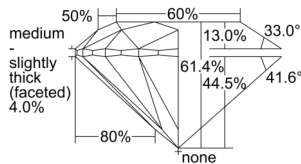

GIA®

FACSIMILE

GIA REPORT 6501098581

Verify this report at GIA.edu

GIA NATURAL DIAMOND DOSSIER®

August 05, 2024
GIA Report Number 6501098581
Shape and Cutting Style ..... Round Brilliant
Measurements ..... 6.20 - 6.24 x 3.82 mm

GRADING RESULTS

Carat Weight ..... 0.90 carat
Color Grade ..... K
Clarity Grade VVS1
Cut Grade ..... Excellent

ADDITIONAL GRADING INFORMATION

Polish ..... Excellent
Symmetry ..... Excellent
Fluorescence ..... None
Clarity Characteristics ..... Pinpoint, Feather
Inscription(s): GIA 6501098581

PROPORTIONS

Profile to actual proportions

GRADING SCALES

GIA COLOR SCALE	GIA CLARITY SCALE	GIA CUT SCALE	
D	FLAWLESS	EXCELLENT	
E	INTERNALLY FLAWLESS		
F		VVS₁	VERY GOOD
G	VVS₂		
H	VS₁	GOOD	
I	VS₂		
J	SI₁	FAIR	
K	SI₂		
L	I₁	POOR	
M			
N			
O	I₂		
P			
Q			
R	I₃		
S			
T			
U			
V			
W			
X			
Y			
Z