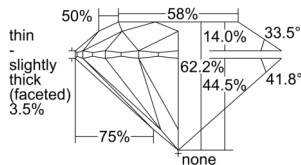

GIA®

FACSIMILE

GIA REPORT 6501098624

Verify this report at GIA.edu

GIA NATURAL DIAMOND DOSSIER®

August 05, 2024
GIA Report Number 6501098624
Shape and Cutting Style ..... Round Brilliant
Measurements ..... 4.95 - 4.98 x 3.09 mm

GRADING RESULTS

Carat Weight ..... 0.46 carat
Color Grade ..... H
Clarity Grade S11
Cut Grade ..... Excellent

ADDITIONAL GRADING INFORMATION

Polish ..... Excellent
Symmetry ..... Excellent
Fluorescence ..... None
Clarity Characteristics ..... Feather, Crystal
Inscription(s): GIA 6501098624

PROPORTIONS

Profile to actual proportions

GRADING SCALES

GIA COLOR SCALE	GIA CLARITY SCALE	GIA CUT SCALE	
D	FLAWLESS	EXCELLENT	
E	INTERNALLY FLAWLESS		
F		VVS₁	VERY GOOD
G	VVS₂		
H	VS₁	GOOD	
I	VS₂		
J	S1₁	FAIR	
K	S1₂		
L	I₁	POOR	
M	I₂		
N	I₃		
O			
P			
Q			
R			
S			
T			
U			
V			
W			
X			
Y			
Z